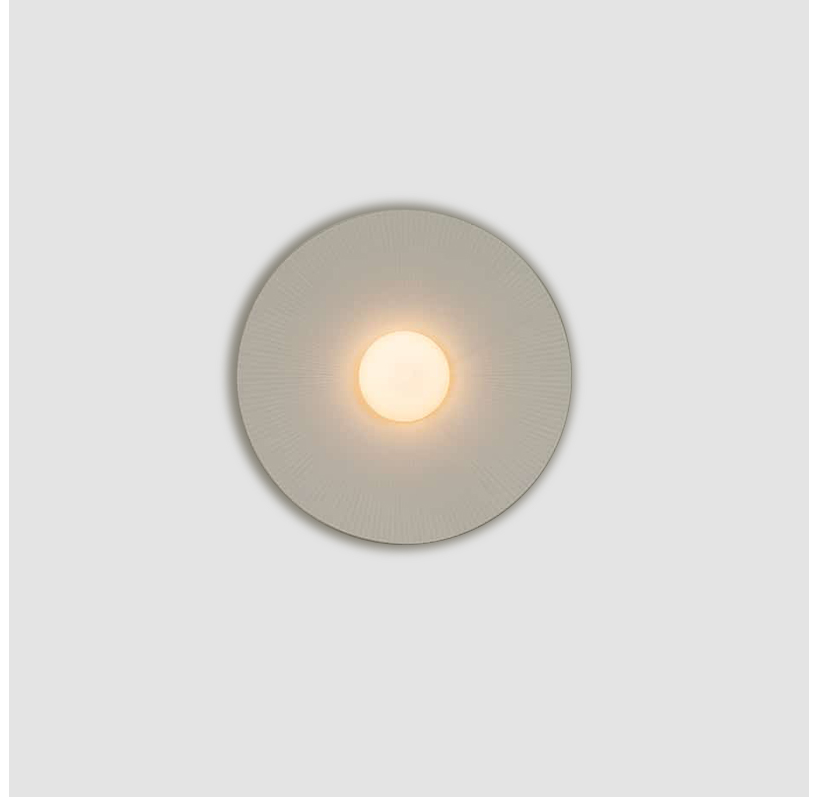

PROJECT	_____
TYPE	_____
SPECIFIER	_____
QUANTITY	_____
DATE	_____

ARCTIC CIRCLE SUSPENSION

D93259-

base number   Finish
Options

1. To build a product code in our configurator select the specify button on the base model # product page
2. To build a manual product code on this datasheet choose from the options listed below in blue font and add the suffix to the base model #

GENERAL

Series: Arctic Circle
Brand: Milan
Division: Design
Mounting Type: Suspension
Mounting Location: Ceiling
Subcategory: Pendant

PHYSICAL

Shape: Cone
Diameter (mm): 550
Diameter (in): 21 ⁵/₈
Height (mm): 102
Height (in): 4
Light Distribution: Direct
Diffuser: Opal Triplex acid-etched glass
Fixture Finish: TUG / CRE
Fixture Material: Ribbon / Aluminum

ELECTRICAL

Number of Lamps: 1
Lamp Type: LED Retrofit
Bulb Included: Bulb Not Included
Max. Wattage Per Lamp (W): 4.8
Lamp Base: G9
Input Voltage (V): 120

LED

OPTICAL

RATINGS AND CERTIFICATIONS

Certified By: Certified for North American Standards
IP rating: IP20

Ø550mm 21 ⁵/₈"